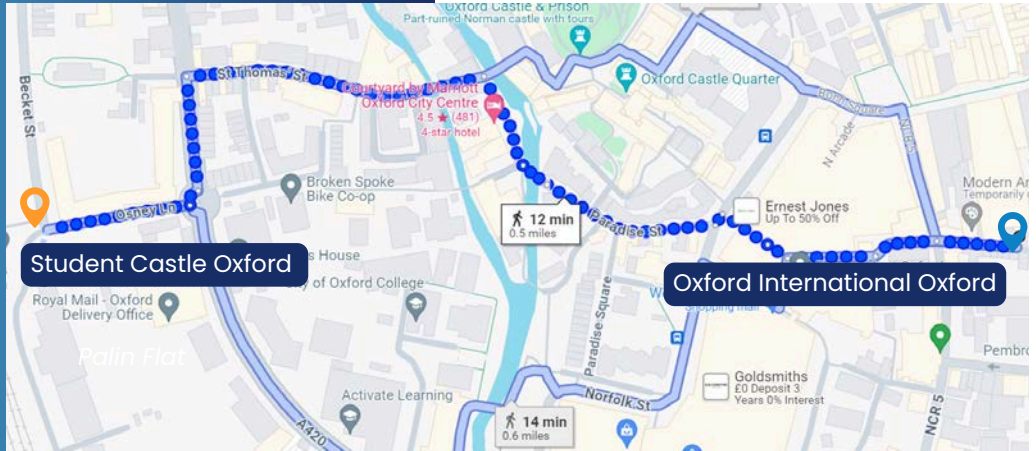

# STUDENT CASTLE OXFORD LOCATION

**Student Castle Oxford residence** is centrally-located within a 5-minute walk to Oxford Station and a 10-15 minute walk to Oxford International, Oxford English School.